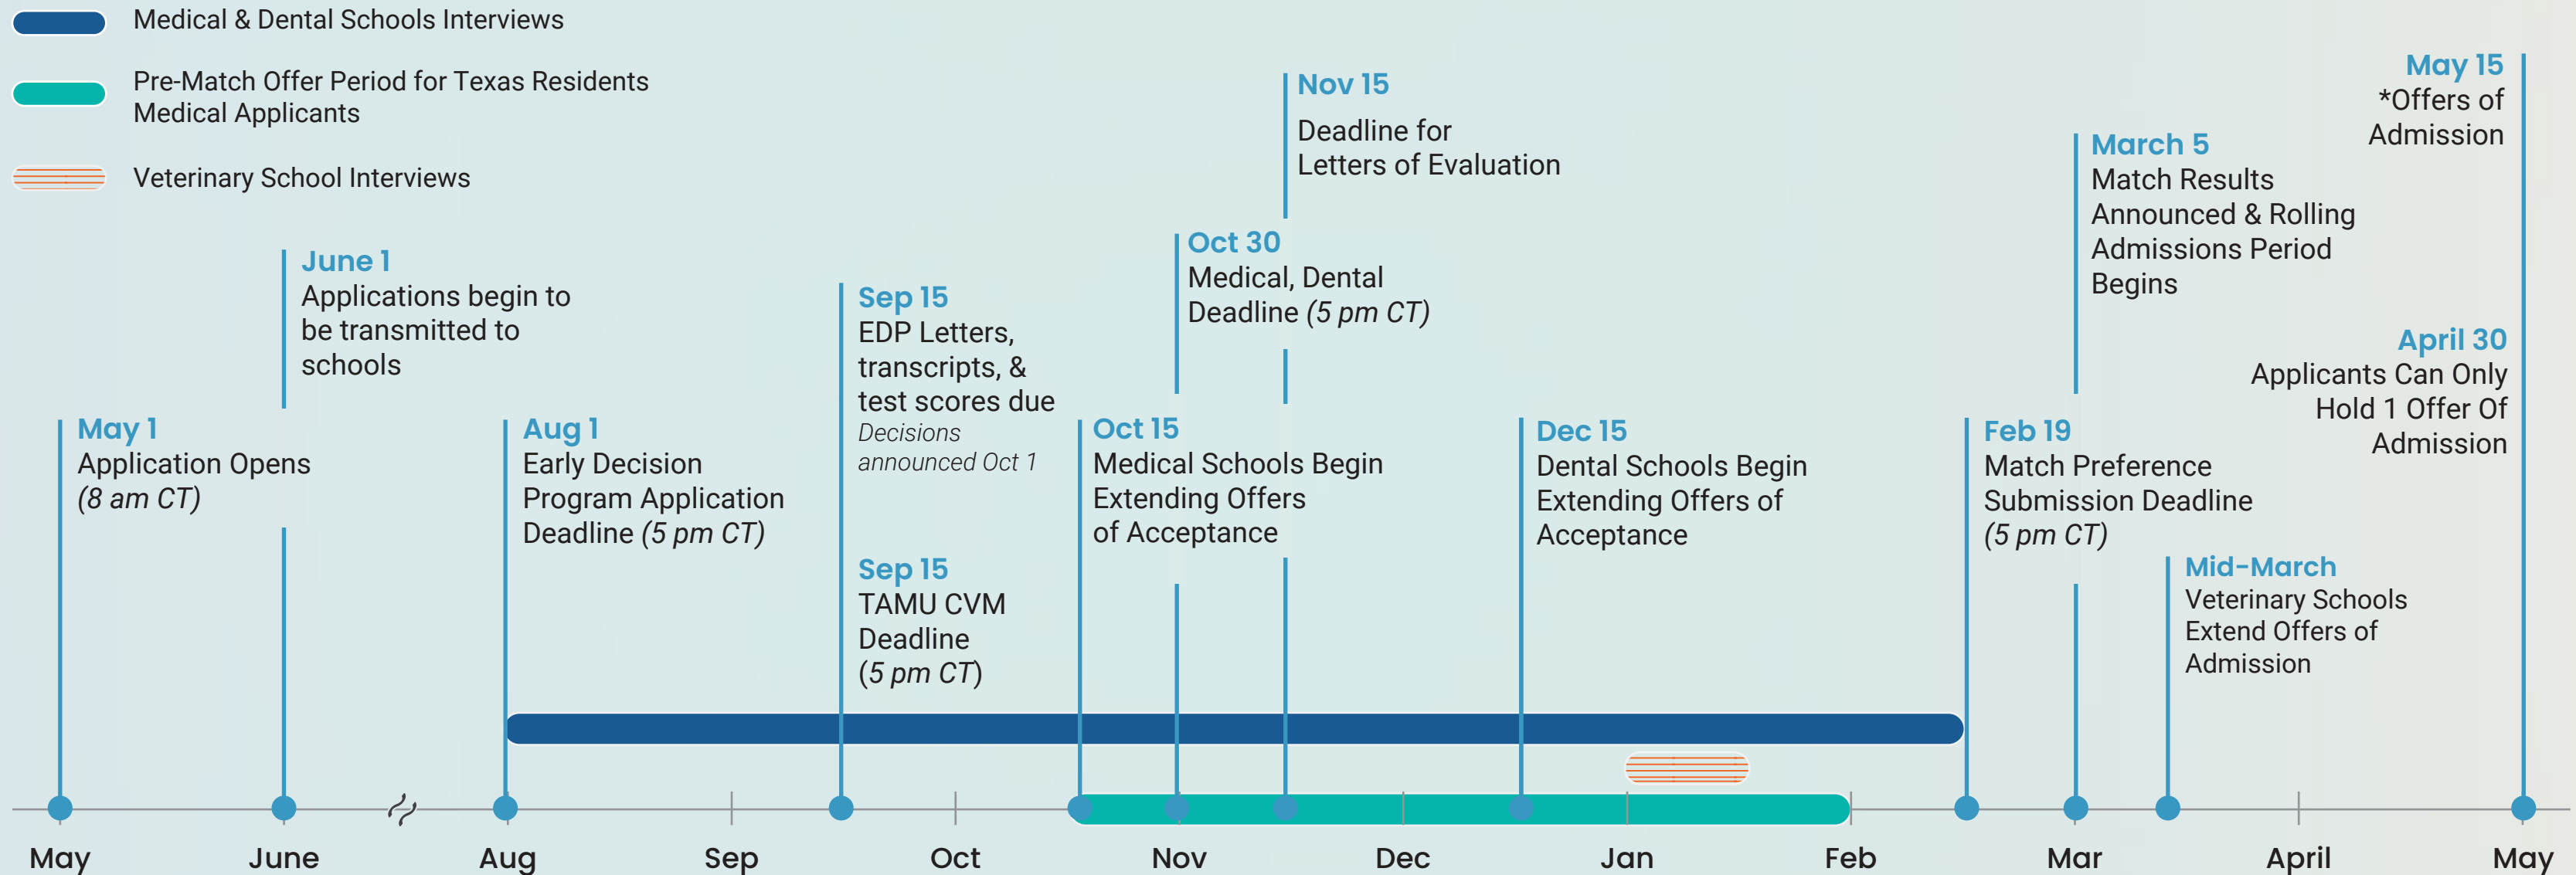

Entry Year 2021 Application Timeline

Updated: 9/10/20

May 15
**Offers of admission can only be extended to applicants who are not holding a seat at another institution.*

This timeline has been adjusted in response to impacts caused by the COVID-19 pandemic, and are only applicable to Entry Year 2021. This timeline is subject to change; updates will be posted at www.tmdsas.com.